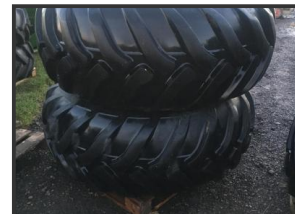

Wilkins Plant & Machinery Ltd

SALES, SERVICE & PARTS

New Holland 40 series

£1,495.00

Ford new Holland front and rear low ground pressure wheels and tyres

Product Details

Category/Type	Farm Tractors
Make	New Holland
Model	40 series
Year	-
Weight	-