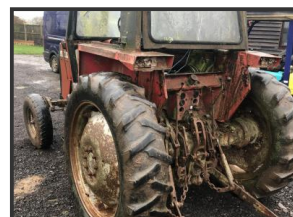

Wilkins Plant & Machinery Ltd

SALES, SERVICE & PARTS

Massey Ferguson 565

£2,500.00

Massey Ferguson 565 S'Reg Single door Standard Gearbox Starts and Drives cab Rotten..
spares or repairs

Product Details

Product Details	
Category/Type	Farm Tractors
Make	Massey Ferguson
Model	565
Year	-
Weight	-